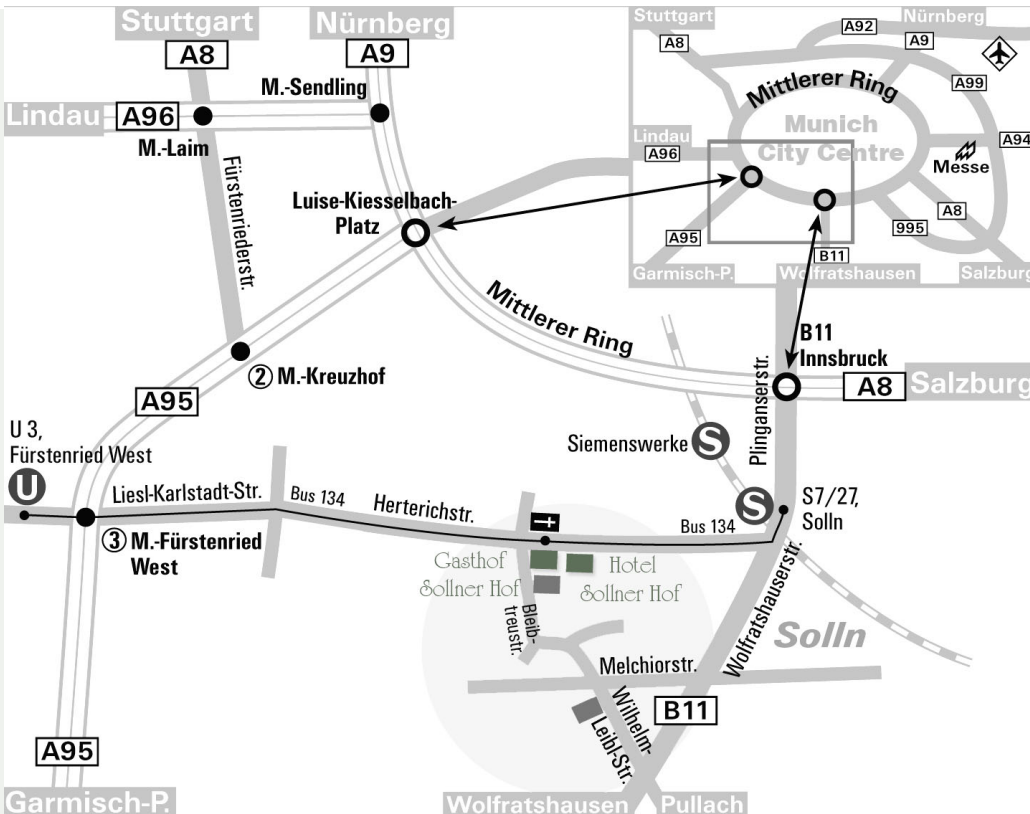

Hotel & Gasthof Sollner Hof

München

GASTHOF & HOTEL
SOLLNER HOF
Herterichstraße 63 - 65
81479 München

Phone +49 (0) 89 74 98 29-0
hotel@sollnerhof.de
www.sollnerhof.de

GASTSTÄTTE
Mo. – Fr: 11:30 – 24:00 h
Saturday & Sunday closed
Phone +49 (0) 89 74 98 29-10

DIRECTIONS

1. Direction from Munich Airport, Lindau, Stuttgart, Nuremberg, Passau or Salzburg to Munich

Take the exit A 95 to Garmisch-P.

This motorway will take you directly to the „Mittlerer Ring“.

Continue on this motorway, A 95, direction Garmisch-P. and take the exit „Fürstenried, Gauting, Wangen, Neuried“.

Please stay in the left lane and turn left at the first traffic light.

(Junction: Neurieder Str. / Liesl-Karlstadt-Str.)

This street is called further on Herterichstr. and is arriving in Solln.

After approximately 2 km you find a small church on your left and the Hotel and Gasthof Sollner Hof is just on your right.

2. Direction from Garmisch

Should you come from Garmisch-P., take exit „Fürstenried, Gauting, Wangen, Neuried, Solln“.

At the first traffic light turn right into Neurieder Str. which runs into Liesl-Karlstadt-Str.

After about 2 km this street then becomes Herterichstr. and leads you to Solln.

After approximately 2 km you find a small church on your left and the Hotel and Gasthof Sollner Hof is just on your right.